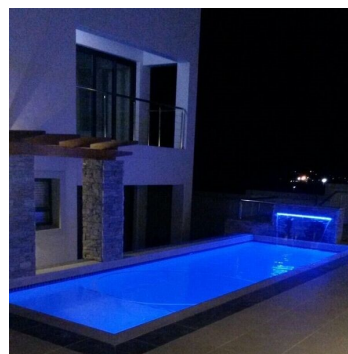

Luminaire en option
LED Striplight in option