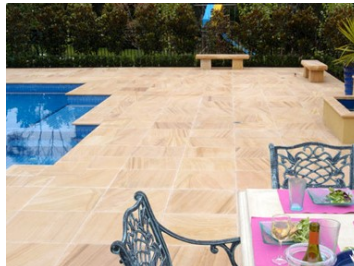

- › Finish: sawn cut.
- › Bullnose coping.
- › Thickness: 15mm.
- › Anti-slip.
- › Don't heat in the sun.
- › All dimensions available on order.

Rainbow

Teakwood

Margelle - Coping

Modèle teakwood - Teakwood model