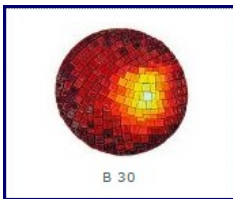

D 100

◆ **B30 - Balle 30 cm - Ball 30 cm**